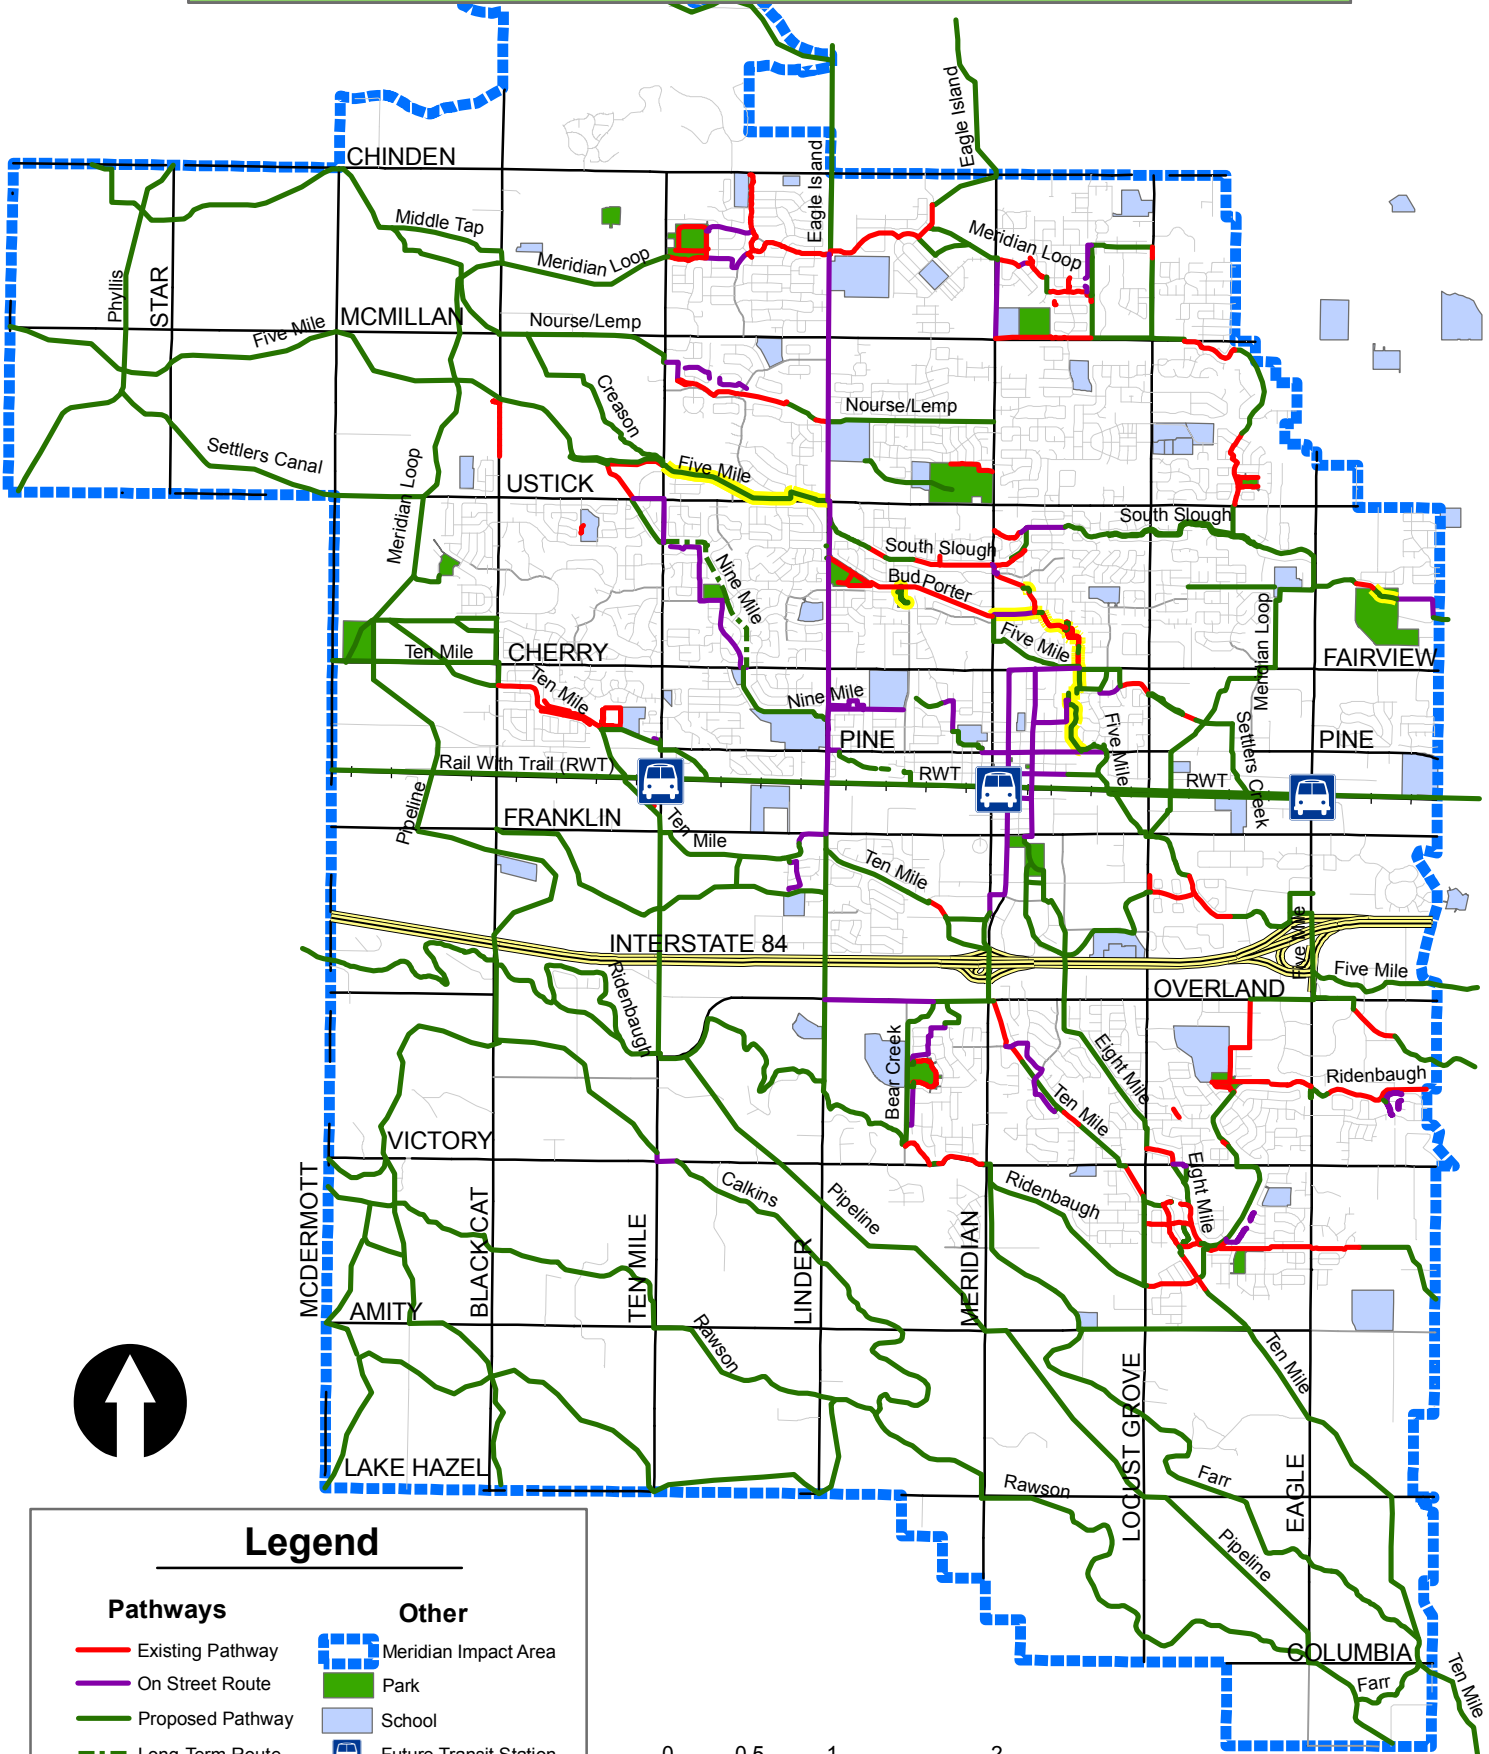

Meridian Pathways Network Map

Legend

- | Pathways | Other |
|------------------------------|------------------------|
| Existing Pathway | Meridian Impact Area |
| On Street Route | Park |
| Proposed Pathway | School |
| Long-Term Route | Future Transit Station |
| Design/Construction Projects | |